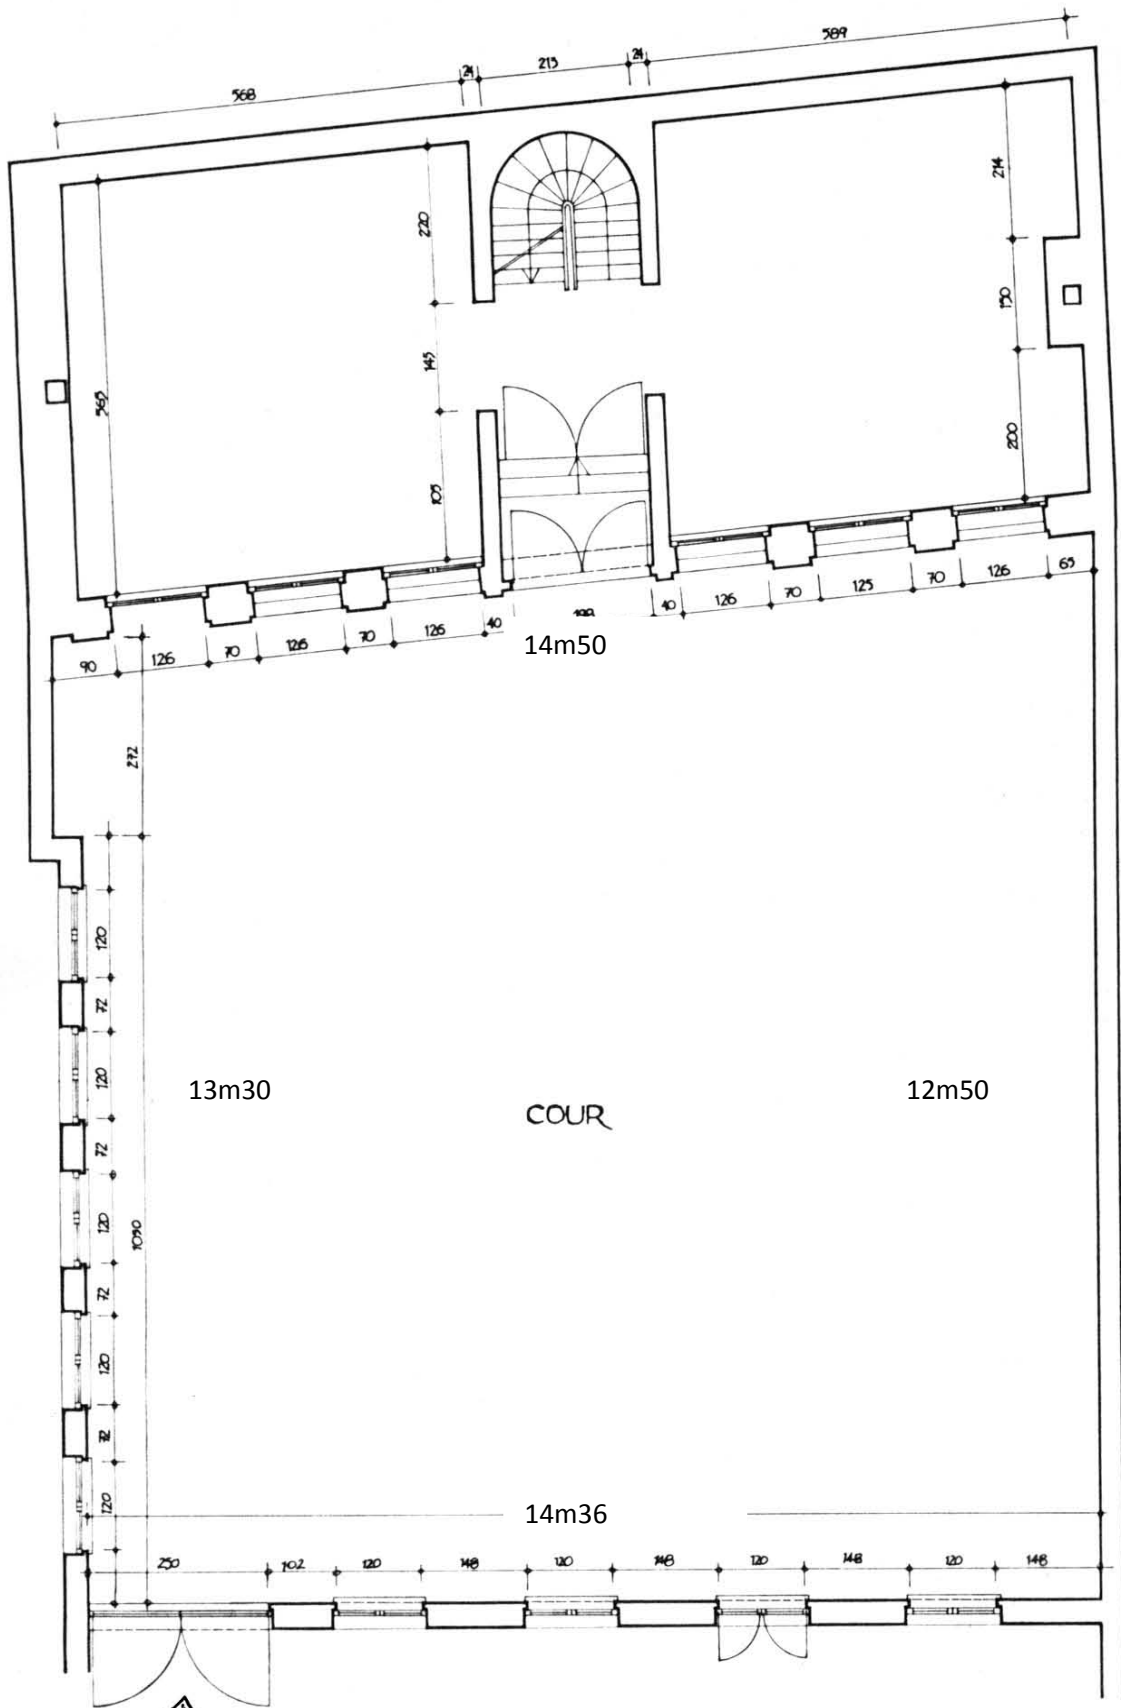

DIMENSIONS COUR BELLONE
MEASUREMENTS YARD BELLONE

Brick wall

Height: 6.23M including the plinth of blue stone of 0.55M – 10m up to the footbridge

Width: 12.50M from rainspout to metal ladder

Façade (height, width???)

Height: 8.67M including the ledge

Width: 14.50M

Floor

Every wall is different so:

Bellone façade wall	14.50M
Gallery wall	13.30M
Kitchen/entry wall	14.36M
Brick wall total	14.16M

~ PLAN DU REZ-DE-CHAUSSÉE ~

DIMENSIONS STUDIO BELLONE
MEASUREMENTS STUDIO BELLONE

DIMENSIONS GALERIE

Longueur 10,85 m

Largeur 4,59 m

Hauteur 3,25 m