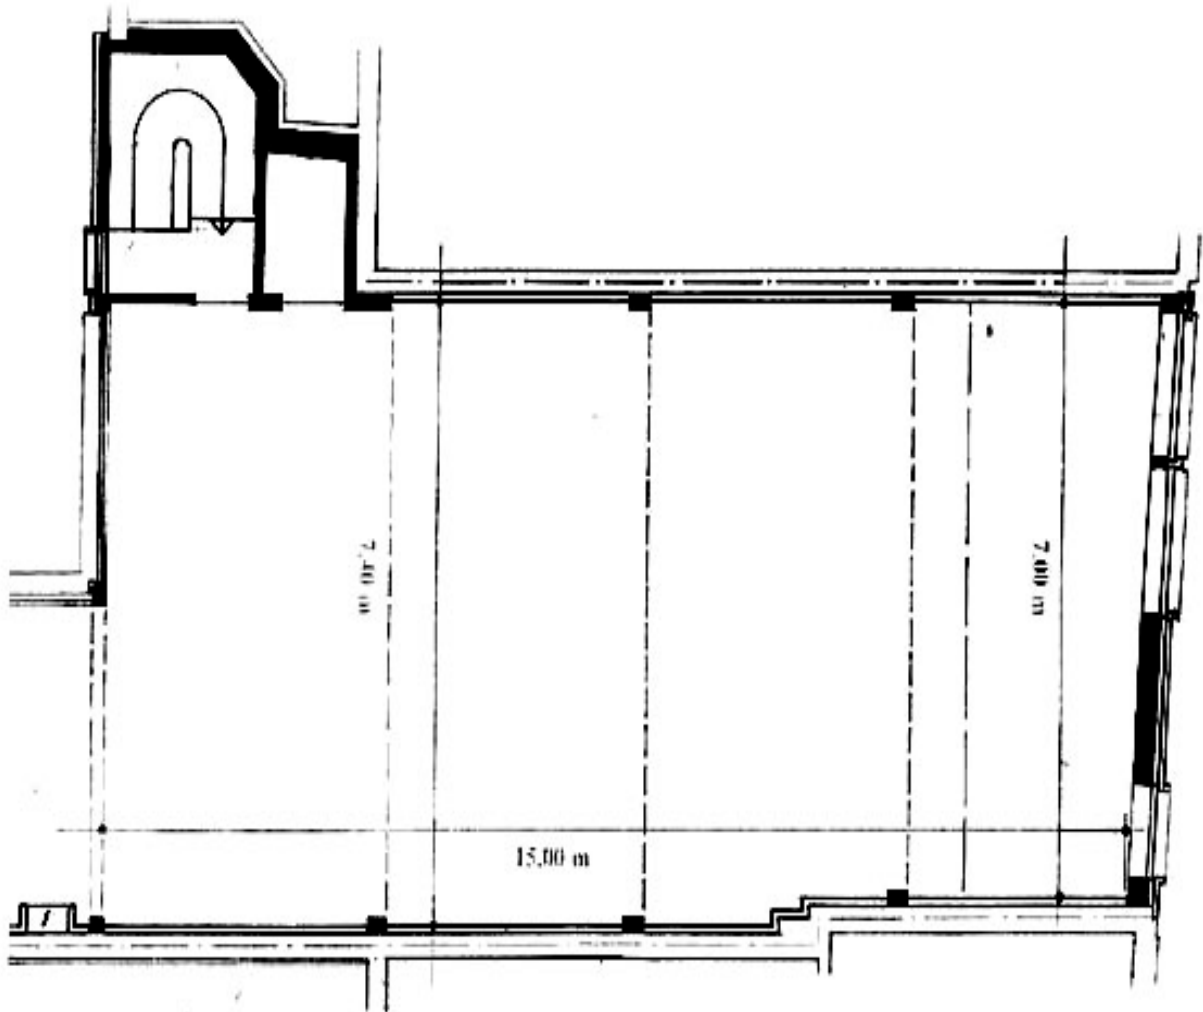

DIMENSIONS COUR BELLONE
MEASUREMENTS YARD BELLONE

Brick wall

Height: 6.23M including the plinth of blue stone of 0.55M – 10m up to the footbridge

Width: 12.50M from rainspout to metal ladder

Façade (height, width???)

Height: 8.67M including the ledge

Width: 14.50M

Floor

Every wall is different so:

Bellone façade wall	14.50M
Gallery wall	13.30M
Kitchen/entry wall	14.36M
Brick wall total	14.16M

~ PLAN DU REZ-DE-CHAUSSÉE ~

DIMENSIONS STUDIO BELLONE
MEASUREMENTS STUDIO BELLONE

DIMENSIONS GALERIE

Longueur 10,85 m

Largeur 4,59 m

Hauteur 3,25 m